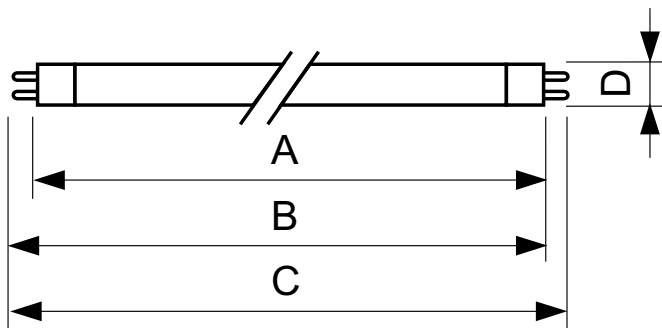

Warnings and Safety

- 20,000 hours lifetime (50% survival point, 3 hour cycle) with preheat ballast which is ENEC compliant. Lifetime performance may differ on non-ENEC compliant ballasts.

Product data

General information		Color Rendering Index (Max)	
Cap-Base	G5 [G5]	Color Rendering Index (Max)	85
Life to 50% Failures Preheat (Nom)	20000 h	Color Rendering Index (Min)	80
LSF Preheat 2000 h Rated	98 %	Color Rendering Index (Nom)	82
LSF Preheat 4000 h Rated	97 %	LLMF 2000 h Rated	94 %
LSF Preheat 6000 h Rated	95 %	LLMF 4000 h Rated	92 %
LSF Preheat 8000 h Rated	93 %	LLMF 6000 h Rated	91 %
LSF Preheat 16000 h Rated	70 %	LLMF 8000 h Rated	90 %
LSF Preheat 20000 h Rated	50 %	LLMF 12000 h Rated	88 %
		LLMF 16000 h Rated	87 %
		LLMF 20000 h Rated	86 %
Light technical		Operating and electrical	
Color Code	840 [CCT of 4000K]	Power (Nom)	20.8 W
Luminous Flux (Nom)	2100 lm	Lamp Current (Nom)	0.170 A
Luminous Flux (Rated) (Nom)	1950 lm		
Color Designation	Cool White (CW)		
Luminous Efficacy (@ Max Lumen, Rated) (Nom)	101 lm/W		
Correlated Color Temperature (Nom)	4000 K	Temperature	
Luminous Efficacy (rated) (Nom)	94 lm/W	Design Temperature (Nom)	30 °C

TL5 Essential HE Super 80

Controls and dimming	
Dimmable	No
Mechanical and housing	
Bulb Shape	T5 [16 mm (T5)]
Approval and application	
Mercury (Hg) Content (Nom)	2.0 mg
Product data	
Full product code	871150057039055

Order product name	TL5 Essential 21W/840 1SL/40
EAN/UPC - Product	8711500570390
Order code	927926484058
Numerator - Quantity Per Pack	1
Numerator - Packs per outer box	40
Material Nr. (12NC)	927926484058
Copy Net Weight (Piece)	69.500 g

Dimensional drawing

Product	D (max)	A (max)	B (max)	B (min)	C (max)
TL5 Essential 21W/840 1SL/40	17.0 mm	849.0 mm	856.1 mm	853.7 mm	863.2 mm

TL5 Essential 21W/840 1SL/40

Photometric data

LDPO_TL5ESS8_ESS_840-Spectral power distribution Colour