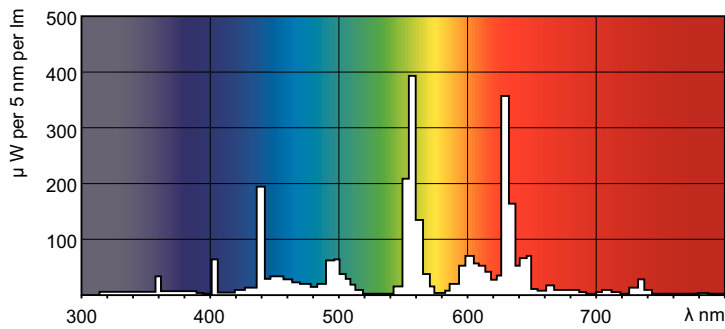

Warnings and Safety

- 20,000 hours lifetime (50% survival point, 3 hour cycle) with preheat ballast which is ENEC compliant. Lifetime performance may differ on non-ENEC compliant ballasts.

Product data

General information		Color Rendering Index (Max)	
Cap-Base	G5 [G5]	Color Rendering Index (Max)	85
Life to 50% Failures Preheat (Nom)	20000 h	Color Rendering Index (Min)	80
LSF Preheat 2000 h Rated	98 %	Color Rendering Index (Nom)	82
LSF Preheat 4000 h Rated	97 %	LLMF 2000 h Rated	94 %
LSF Preheat 6000 h Rated	95 %	LLMF 4000 h Rated	92 %
LSF Preheat 8000 h Rated	93 %	LLMF 6000 h Rated	91 %
LSF Preheat 16000 h Rated	70 %	LLMF 8000 h Rated	90 %
LSF Preheat 20000 h Rated	50 %	LLMF 12000 h Rated	88 %
		LLMF 16000 h Rated	87 %
		LLMF 20000 h Rated	86 %
Light technical		Operating and electrical	
Color Code	840 [CCT of 4000K]	Power (Nom)	20.8 W
Luminous Flux (Nom)	2100 lm	Lamp Current (Nom)	0.170 A
Luminous Flux (Rated) (Nom)	1950 lm		
Color Designation	Cool White (CW)		
Luminous Efficacy (@ Max Lumen, Rated) (Nom)	101 lm/W		
Correlated Color Temperature (Nom)	4000 K	Temperature	
Luminous Efficacy (rated) (Nom)	94 lm/W	Design Temperature (Nom)	30 °C

Order product name	TL5 Essential 21W/840 1SL/40
EAN/UPC - Product	8711500570390
Order code	927926484058
Numerator - Quantity Per Pack	1
Numerator - Packs per outer box	40
Material Nr. (12NC)	927926484058
Copy Net Weight (Piece)	69.500 g

Dimensional drawing

Product	D (max)	A (max)	B (max)	B (min)	C (max)
TL5 Essential 21W/840 1SL/40	17.0 mm	849.0 mm	856.1 mm	853.7 mm	863.2 mm

TL5 Essential 21W/840 1SL/40

Photometric data

LDPO_TL5ESS8_ESS_840-Spectral power distribution Colour